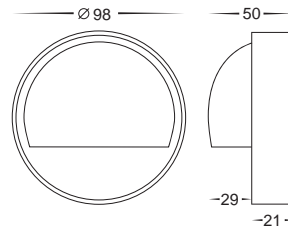

Silver Surface Mounted Eyelid Lights

- Surface mounted eyelid (steplight)
- Die cast aluminium poly powder coated silver
- Frosted tempered glass
- 240v G9 25w max/12v G4 20w max
- IP rating: IP65

Silver Surface Mounted Eyelid Lights