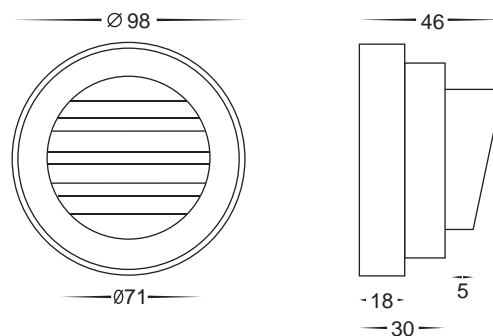

## HV2925

- Surface mounted steplight with grill
- Die cast aluminium poly powder coated black
- Tempered glass
- 12v G4 20w max
- IP rating: IP65

*Supplied with a replaceable  
G4 halogen globe*

*Havit compatible G4 LED globe HV9529*