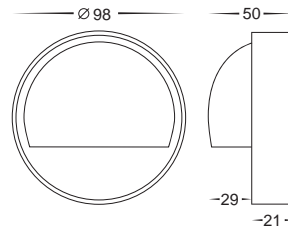

# Black Surface Mounted Eyelid Lights

- Surface mounted eyelid (steplight)
- Die cast aluminium poly powder coated black
- Frosted tempered glass
- 240v G9 25w max/12v G4 20w max
- IP rating: IP65