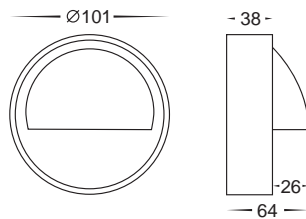

Copper Surface Mounted Eyelid Lights

- Surface mounted eyelid
- Extra large eyelid design to maximise light output
- Solid copper cover
- Matt finish
- Frosted tempered glass
- 240v G9 25w max/12v G4 20w max
- IP Rating: IP54

Copper Surface Mounted Eyelid L

IMAGE	PART NUMBER	COLOUR TEMP	OUTPUT	POWER	INCLUDED GLOBES
	HV2916	Halogen	NA	240v G9	G9 halogen globe
	HV2917	Halogen	NA	12v G4	G4 halogen globe
	HV 2918	Cool white, 4000K	160lm	240v LED 2.3w	Built-in SMD 2.3w LED
	HV2919	Cool white, 4000K	160lm	12v LED 2.3w	Built-in SMD 2.3w LED