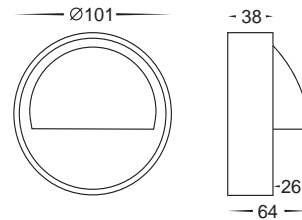

# 316 Stainless Steel Surface Mounted Eyelid Lights

- Surface mounted eyelid
- Extra large eyelid design to maximise light output
- Full body stainless steel 316 marine grade
- Matt finish
- Frosted tempered glass
- 240v G9 25w max/12v G4 20w max
- IP rating: IP54

## 316 Stainless Steel Surface Mounted Eyelid Lights

IMAGE	PART NUMBER	COLOUR TEMP	OUTPUT	POWER	INCLUDED GLOBES
	HV2906	Halogen	NA	240v G9	G9 halogen globe
	HV2907	Halogen	NA	12v G4	G4 halogen globe
	HV 2908	Cool white, 4000K	160lm	240v LED 2.3w	Built-in SMD 2.3w LED
	HV 2909	Cool white, 4000K	160lm	12v LED 2.3w	Built-in SMD 2.3w LED