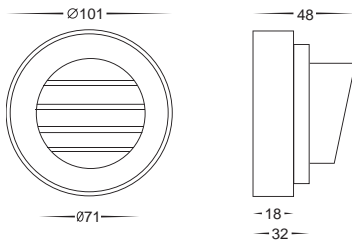

316 Stainless Steel Surface Mounted Eyelid Lights

- Surface mounted steplight with grill
- Full body stainless steel 316 marine grade
- Tempered glass
- 12v G4 20w max
- IP rating: IP65

316 Stainless Steel Surface Mounted Eyelid Lights

IMAGE	PART NUMBER	COLOUR TEMP	OUTPUT	POWER	INCLUDED GLOBES
	HV2905	Halogen	NA	12v G4	G4 halogen globe
	HV2900	Cool white, 4000K	120lm	240v LED 2.3w	Built-in SMD 2.3w LED

All low voltage products that specify LED or are fitted with a 12v LED Globe must be used with a suitable LED driver, refer to pages 153-158