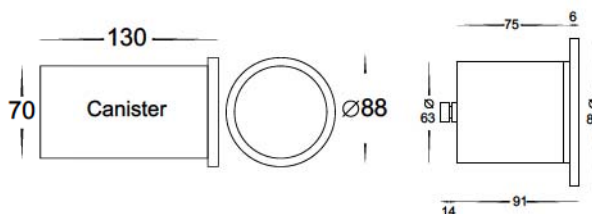

HV1904C 240v LED 5w HV1904W

- Recessed wall/steplight
- Stainless steel 316 marine grade full body
- Tempered glass
- Cut out not using plastic canister: 63mm
- Cut out using plastic canister: 70mm at base
- Installation depth needed: 130mm
- 240v GU10 35w max
- Cool white, 6000k , 300lm(HV1904C)
- Warm white, 3000k, 250lm (HV1904W)
- IP rating: IP65
- Can be used with a halogen globe

Supplied with a replaceable
5w LED globe

HV1904C
HV1904W
HV19042C
HV19042W

316 Stainless Steel Recessed Steplight

HV19042C 240v LED 5w HV19042W

- Recessed wall/steplight
- Stainless steel 316 marine grade full body
- Tempered glass
- Cut out not using plastic canister: 63mm
- Cut out using plastic canister: 70mm at base
- Installation depth needed: 125mm
- 240v GU10 35w max
- Cool white, 6000k , 300lm(HV19042C)
- Warm white, 3000k, 250lm (HV19042W)
- IP rating: IP65
- Can be used with a halogen globe