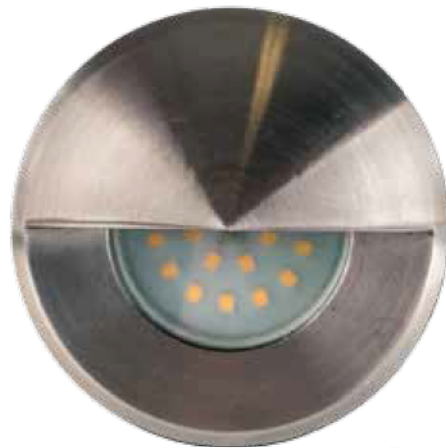

316 Stainless Steel Recessed Steplight

HV1903C
 HV1903W
 HV19032C
 HV19032W

HV1903C 240v LED 5w HV1903W

- Recessed wall/steplight with eyelid
- Stainless steel 316 marine grade full body
- Tempered glass
- Cut out not using plastic canister: 63mm
- Cut out using plastic canister: 70mm at base
- Installation depth needed: 130mm
- 240v GU10 35w max
- Cool white, 6000k, 300lm (HV1903C)
- Warm white, 3000k, 250lm (HV1903W)
- IP rating: IP65
- Can be used with a halogen globe

Supplied with a replaceable
 5w LED globe

HV19032C 240v LED 5w HV19032W

- Recessed wall/steplight with eyelid
- Stainless steel 316 marine grade full body
- Tempered glass
- Cut out not using plastic canister: 63mm
- Cut out using plastic canister: 70mm at base
- Installation depth needed: 125mm
- 240v GU10 35w max
- Cool white, 6000k, 300lm (HV19032C)
- Warm white, 3000k, 250lm (HV19032W)
- IP rating: IP65
- Can be used with a halogen globe

Supplied with a replaceable
 5w LED globe