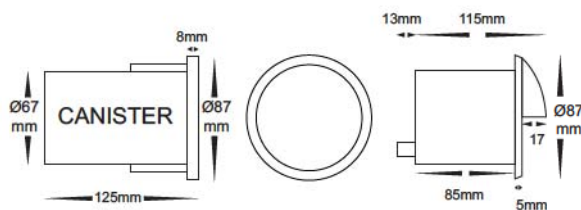

316 Stainless Steel Recessed Steplight

HV1903C
 HV1903W
 HV19032C
 HV19032W

HV1903C 240v LED 5w HV1903W

- Recessed wall/steplight with eyelid
- Stainless steel 316 marine grade full body
- Tempered glass
- Cut out not using plastic canister: 63mm
- Cut out using plastic canister: 70mm at base
- Installation depth needed: 130mm
- 240v GU10 35w max
- Cool white, 6000k, 300lm (HV1903C)
- Warm white, 3000k, 250lm (HV1903W)
- IP rating: IP65
- Can be used with a halogen globe

Supplied with a replaceable
 5w LED globe

HV19032C 240v LED 5w HV19032W

- Recessed wall/steplight with eyelid
- Stainless steel 316 marine grade full body
- Tempered glass
- Cut out not using plastic canister: 63mm
- Cut out using plastic canister: 70mm at base
- Installation depth needed: 125mm
- 240v GU10 35w max
- Cool white, 6000k, 300lm (HV19032C)
- Warm white, 3000k, 250lm (HV19032W)
- IP rating: IP65
- Can be used with a halogen globe