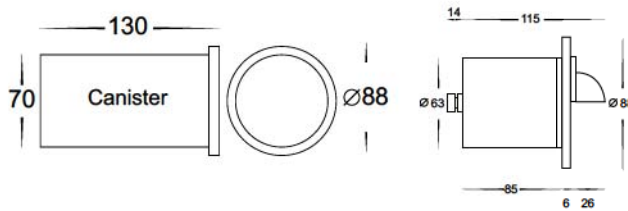

316 Stainless Steel Recessed Steplight

HV1903C
 HV1903W
 HV19032C
 HV19032W

HV1903C 240v LED 5w HV1903W

- Recessed wall/steplight with eyelid
- Stainless steel 316 marine grade full body
- Tempered glass
- Cut out not using plastic canister: 63mm
- Cut out using plastic canister: 70mm at base
- Installation depth needed: 130mm
- 240v GU10 35w max
- Cool white, 6000k, 300lm (HV1903C)
- Warm white, 3000k, 250lm (HV1903W)
- IP rating: IP65
- Can be used with a halogen globe

Supplied with a replaceable
 5w LED globe

HV19032C 240v LED 5w HV19032W

- Recessed wall/steplight with eyelid
- Stainless steel 316 marine grade full body
- Tempered glass
- Cut out not using plastic canister: 63mm
- Cut out using plastic canister: 70mm at base
- Installation depth needed: 125mm
- 240v GU10 35w max
- Cool white, 6000k, 300lm (HV19032C)
- Warm white, 3000k, 250lm (HV19032W)
- IP rating: IP65
- Can be used with a halogen globe