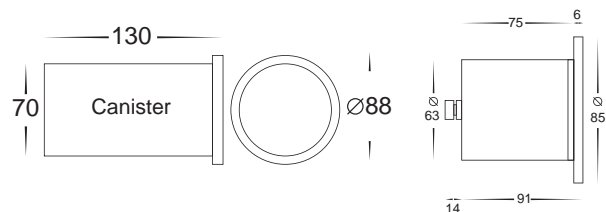

Copper Recessed Steplights

HV1913C 240v LED 5w HV1913W

- Recessed wall/steplight with eyelid copper
- Solid copper face with marine grade 316 stainless steel body
- Tempered glass
- Cut out not using plastic canister: 63mm
- Cut out using plastic canister: 70mm at base
- Installation depth needed: 138mm
- 240v GU10 35w max
- Cool white, 6000k, 300lm (HV1913C)
- Warm white, 3000k, 250lm (HV1913W)
- IP rating: IP65
- Can be used with a halogen globe

Supplied with a replaceable
5w LED globe

HV1914C 240v LED 5w HV1914W

- Recessed wall/steplight copper
- Solid copper face with marine grade 316 stainless steel body
- Tempered glass
- Cut out not using plastic canister: 63mm
- Cut out using plastic canister: 70mm at base
- Installation depth needed: 138mm
- 240v GU10 35w max
- Cool white, 6000k, 300lm (HV1914C)
- Warm white, 3000k, 250lm (HV1914W)
- IP rating: IP65
- Can be used with a halogen globe