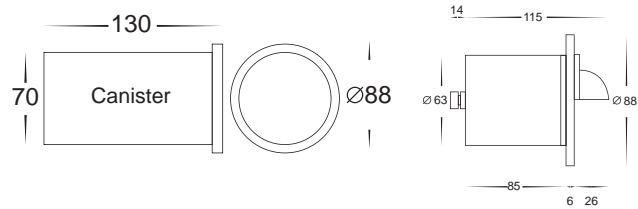

Copper Recessed Steplights

HV1913C 240v LED 5w HV1913W

- Recessed wall/steplight with eyelid copper
- Solid copper face with marine grade 316 stainless steel body
- Tempered glass
- Cut out not using plastic canister: 63mm
- Cut out using plastic canister: 70mm at base
- Installation depth needed: 138mm
- 240v GU10 35w max
- Cool white, 6000k, 300lm (HV1913C)
- Warm white, 3000k, 250lm (HV1913W)
- IP rating: IP65
- Can be used with a halogen globe

Supplied with a replaceable
5w LED globe

HV1914C 240v LED 5w HV1914W

- Recessed wall/steplight copper
- Solid copper face with marine grade 316 stainless steel body
- Tempered glass
- Cut out not using plastic canister: 63mm
- Cut out using plastic canister: 70mm at base
- Installation depth needed: 138mm
- 240v GU10 35w max
- Cool white, 6000k, 300lm (HV1914C)
- Warm white, 3000k, 250lm (HV1914W)
- IP rating: IP65
- Can be used with a halogen globe