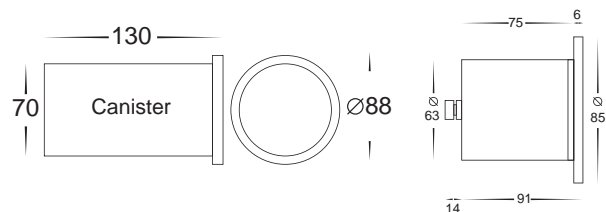

316 Stainless Steel Recessed Steplight

HV1903C 240v LED 5w HV1903W

- Recessed wall/steplight with eyelid
- Stainless steel 316 marine grade full body
- Tempered glass
- Cut out not using plastic canister: 63mm
- Cut out using plastic canister: 70mm at base
- Installation depth needed: 138mm
- 240v GU10 35w max
- Cool white, 6000k, 300lm (HV1903C)
- Warm white, 3000k, 250lm (HV1903W)
- IP rating: IP65
- Can be used with a halogen globe

Supplied with a replaceable
5w LED globe

HV1904C 240v LED 5w HV1904W

- Recessed wall/steplight
- Stainless steel 316 marine grade full body
- Tempered glass
- Cut out not using plastic canister: 63mm
- Cut out using plastic canister: 70mm at base
- Installation depth needed: 138mm
- 240v GU10 35w max
- Cool white, 6000k, 300lm(HV1904C)
- Warm white, 3000k, 250lm (HV1904W)
- IP rating: IP65
- Can be used with a halogen globe