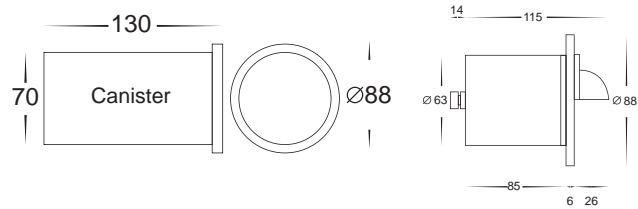

316 Stainless Steel Recessed Steplight

HV1903C 240v LED 5w HV1903W

- Recessed wall/steplight with eyelid
- Stainless steel 316 marine grade full body
- Tempered glass
- Cut out not using plastic canister: 63mm
- Cut out using plastic canister: 70mm at base
- Installation depth needed: 138mm
- 240v GU10 35w max
- Cool white, 6000k, 300lm (HV1903C)
- Warm white, 3000k, 250lm (HV1903W)
- IP rating: IP65
- Can be used with a halogen globe

Supplied with a replaceable
5w LED globe

HV1904C 240v LED 5w HV1904W

- Recessed wall/steplight
- Stainless steel 316 marine grade full body
- Tempered glass
- Cut out not using plastic canister: 63mm
- Cut out using plastic canister: 70mm at base
- Installation depth needed: 138mm
- 240v GU10 35w max
- Cool white, 6000k, 300lm(HV1904C)
- Warm white, 3000k, 250lm (HV1904W)
- IP rating: IP65
- Can be used with a halogen globe