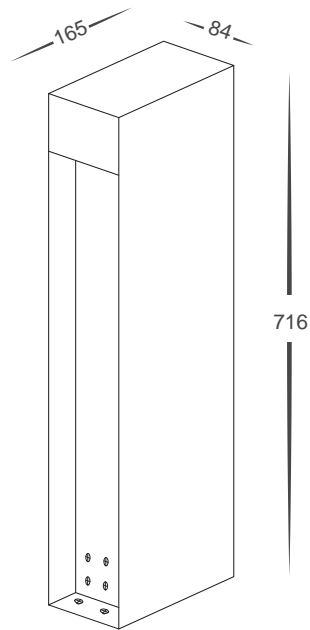

HV1621

240v LED 12w

High light LED bollard

Aluminium poly powder coated black

Acrylic diffuser

240v using built-in driver

Cree 12w LED

Warm white, 3200k, 720lm

IP rating: IP65

Matt Black High Light Bollards