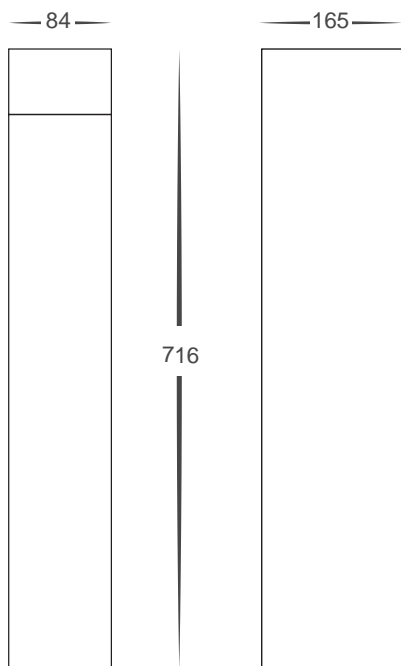

HV1621

240v LED 12w

High light LED bollard

Aluminium poly powder coated black

Acrylic diffuser

240v using built-in driver

Cree 12w LED

Warm white, 3200k, 720lm

IP rating: IP65

Matt Black High Light Bollards