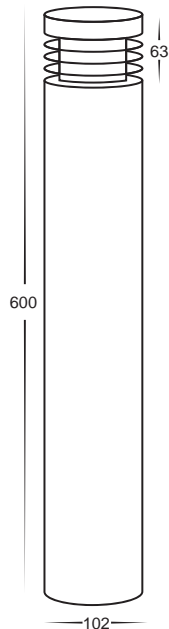

Stainless Steel Bollard Lights

This light can be converted to 12v

HV1606C HV1606W

240v E27 3w

- Maxi bollard light
- Stainless steel 316 marine grade
- Opal diffuser
- 600mm height
- Supplied with 98mm stainless steel base plate
- 240v E27 15w max
- Cool white, 6000k, 240lm (HV1606C)
- Warm white, 3000k, 220lm (HV1606W)
- IP rating: IP54

*Supplied with a replaceable
3w LED globe*

HV1607

- Maxi and Mini bollard spike
- High grade stainless steel
- 400mm Length
- Includes stainless steel base plate
- To suit HV1605 & HV1606