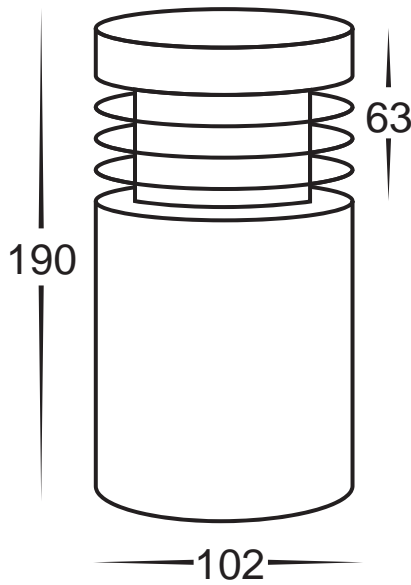

Stainless Steel Bollard Lights

HV1605C
HV1605W

240v E27 3w

Mini bollard light
Stainless steel 316 marine grade
Opal diffuser
190mm height
Supplied with 98mm stainless steel base plate
240v E27 15w max
Cool white, 6000k, 240lm (HV1605C)
Warm white, 3000k, 220lm (HV1605W)
IP rating: IP54

This light can be converted to 12v

*Supplied with a replaceable
3w LED globe*