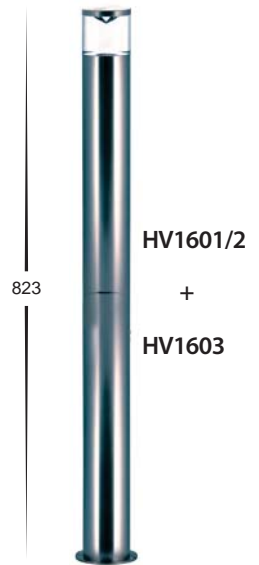

Stainless Steel Bollard Lights

- High light bollard
- Stainless steel 316 marine grade
- Solid glass diffuser
- 445mm height
- Raised lamp height to maximise light output
- 240v GU10 35w max/ 12v MR16 20w max
- IP rating: IP64

Stainless Steel Bollard Lights

IMAGE	PART NUMBER	COLOUR TEMP	OUTPUT	POWER	INCLUDED GLOBES
	HV1601C	Cool white, 6000k	300lm	240v GU10 5w	5w LED globe
	HV1601W	Warm white, 3000k	250lm	240v GU10 5w	5w LED globe
	HV1602C	Cool white, 6000k	300lm	12v MR16 5w	5w LED globe
	HV1602W	Warm white, 3000k	250lm	12v MR16 5w	5w LED globe

	HV1603
	<ul style="list-style-type: none"> • High light bollard extension • Stainless steel 316 marine grade • 380mm total extension height • Can be used to extend HV1601 or HV1602 • IP rating: As per fitting used • Up to 2 extensions can be used