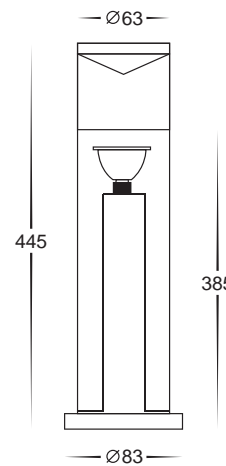

Stainless Steel Bollard Lights

- High light bollard
- Stainless steel 316 marine grade
- Solid glass diffuser
- 445mm height
- Raised lamp height to maximise light output
- 240v GU10 35w max/ 12v MR16 20w max
- IP rating: IP64

Stainless Steel Bollard Lights

IMAGE	PART NUMBER	COLOUR TEMP	OUTPUT	POWER	INCLUDED GLOBES
	HV1601C	Cool white, 6000k	300lm	240v GU10 5w	5w LED globe
	HV1601W	Warm white, 3000k	250lm	240v GU10 5w	5w LED globe
	HV1602C	Cool white, 6000k	300lm	12v MR16 5w	5w LED globe
	HV1602W	Warm white, 3000k	250lm	12v MR16 5w	5w LED globe

	HV1603
	<ul style="list-style-type: none"> • High light bollard extension • Stainless steel 316 marine grade • 380mm total extension height • Can be used to extend HV1601 or HV1602 • IP rating: As per fitting used • Up to 2 extensions can be used