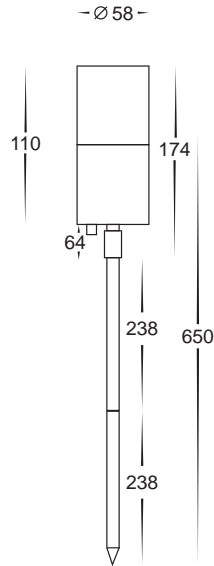

## HV1497C 12v LED 5w HV1497W

- Single adjustable spike spotlight
- Bronze coloured aluminium
- Spike length: 2 x 238mm (total 476mm)
- 2m reinforced cable
- 12v MR16 20w max
- Cool white, 6000k, 300lm (HV1497C)
- Warm white, 3000k, 250lm (HV1497W)
- IP rating: IP65
- Can be used with a halogen globe
- Must be used with a suitable LED driver (Refer to Pages 153-158)

Supplied with a replaceable  
5w LED globe

## HV1489C 12v LED 5w HV1489W

- Single fixed spike light
- Coloured titanium aluminium body
- High grade perspex reflector lens
- Spike length: 397mm
- 12v MR16 10w LED max
- Cool white, 6000k, 300lm (HV1489C)
- Warm white, 3000k, 250lm (HV1489W)
- IP rating: IP65
- Must be used with a suitable LED driver (Refer to Pages 153-158)