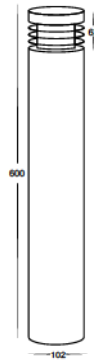

HV1606C
 HV1606W
 HV1606MR16C
 HV1606MR16W
 HV1607

Maxi Bollard Lights

- Maxi bollard light
- Stainless steel 316 marine grade
- Opal diffuser
- 600mm height
- Supplied with 98mm stainless steel base plate
- 240v E27 15w max / 12v MR16 20w max
- IP rating: IP54

Stainless Steel Bollard Lights

IMAGE	PART NUMBER	COLOUR TEMP	OUTPUT	POWER	INCLUDED GLOBES
	HV1606C	Cool white, 6000k	240lm	240v E27 3w	3w LED globe
	HV1606W	Warm white, 3000k	220lm	240v E27 3w	3w LED globe
	HV1606MR16C	Cool white, 6000k	300lm	12v MR16 5w	5w LED globe
	HV1606MR16W	Warm white, 3000k	250lm	12v MR16 5w	5w LED globe

	HV1607	
	Maxi and Mini bollard spike	
	High grade stainless steel	
	400mm Length	
	Includes stainless steel base plate	
To suit HV1605 & HV1606		