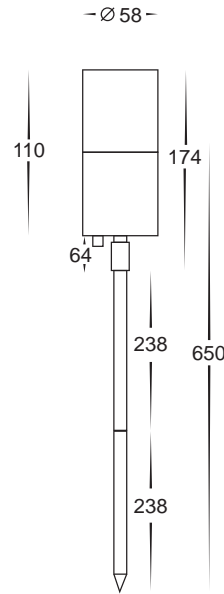

Coloured Aluminium Garden Spike Lights

HV1457C HV1457W

12v LED 5w

- Single adjustable spike spotlight
- Gold coloured aluminium
- Spike length: 2 x 238mm (total 476mm)
- 2m reinforced cable
- 12v MR16 20w max
- Cool white, 6000k, 300lm (HV1457C)
- Warm white, 3000k, 250lm (HV1457W)
- IP rating: IP65
- Can be used with a halogen globe
- Must be used with a suitable LED driver (Refer to Pages 153-158)

**Supplied with a replaceable
5w LED globe**

HV1467C HV1467W

12v LED 5w

- Single adjustable spike spotlight
- Silver coloured aluminium
- Spike length: 2 x 238mm (total 476mm)
- 2m reinforced cable
- 12v MR16 20w max
- Cool white, 6000k, 300lm (HV1467C)
- Warm white, 3000k, 250lm (HV1467W)
- IP rating: IP65
- Can be used with a halogen globe
- Must be used with a suitable LED driver (Refer to Pages 153-158)

**Supplied with a replaceable
5w LED globe**