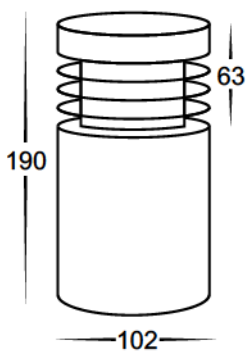

Stainless Steel Bollard Lights

HV1605C
 HV1605W
 HV1605MR16C
 HV1605MR16W
 HV1607

- Mini bollard light
- Stainless steel 316 marine grade
- Opal diffuser
- 190mm height
- Supplied with 98mm stainless steel base plate
- 240v E27 15w max / 12v MR16 20w max
- IP rating: IP54

Stainless Steel Bollard Lights

IMAGE	PART NUMBER	COLOUR TEMP	OUTPUT	POWER	INCLUDED GLOBES
	HV1605C	Cool white, 6000k	240lm	240v E27 3w	3w LED globe
	HV1605W	Warm white, 3000k	220lm	240v E27 3w	3w LED globe
	HV1605MR16C	Cool white, 6000k	300lm	12v MR16 5w	5w LED globe
	HV1605MR16W	Warm white, 3000k	250lm	12v MR16 5w	5w LED globe

	HV1607	
	Maxi and Mini bollard spike	
	High grade stainless steel	
	400mm Length	
	Includes stainless steel base plate	
To suit HV1605 & HV1606		