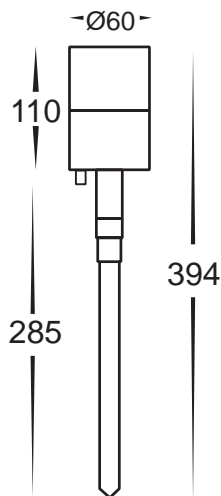

Matt Black Garden Spike Lights

HV1425C HV1425W

12v LED 10w

Double adjustable spike spotlight

Aluminium poly powder coated black

Internal cable

Spike length: 1000mm

2m reinforced cable

12v MR16 2x20w max

Cool white, 6000k, 2x 300lm (HV1425C)

Warm white, 3000k, 2x 250lm (HV1425W)

IP rating: IP65

Can be used with halogen globes

Must be used with a suitable

LED driver (Refer to Pages 153-158)

*Supplied with replaceable
2x 5w LED globes*

HV1427C HV1427W

12v LED 5w

Single adjustable spike spotlight

Aluminium poly powder coated black

Spike length: 285mm

2m reinforced cable

12v MR16 20w max

Cool white, 6000k, 300lm (HV1427C)

Warm white, 3000k, 250lm (HV1427W)

IP rating: IP65

Can be used with a halogen globe

Must be used with a suitable

LED driver (Refer to Pages 153-158)

*Supplied with a replaceable
5w LED globe*