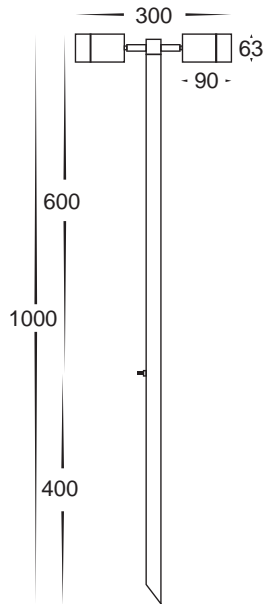

Matt Black Garden Spike Lights

HV1425C HV1425W

12v LED 10w

Double adjustable spike spotlight

Aluminium poly powder coated black

Internal cable

Spike length: 1000mm

2m reinforced cable

12v MR16 2x20w max

Cool white, 6000k, 2x 300lm (HV1425C)

Warm white, 3000k, 2x 250lm (HV1425W)

IP rating: IP65

Can be used with halogen globes

Must be used with a suitable

LED driver (Refer to Pages 153-158)

*Supplied with replaceable
2x 5w LED globes*

HV1427C HV1427W

12v LED 5w

Single adjustable spike spotlight

Aluminium poly powder coated black

Spike length: 285mm

2m reinforced cable

12v MR16 20w max

Cool white, 6000k, 300lm (HV1427C)

Warm white, 3000k, 250lm (HV1427W)

IP rating: IP65

Can be used with a halogen globe

Must be used with a suitable

LED driver (Refer to Pages 153-158)

*Supplied with a replaceable
5w LED globe*