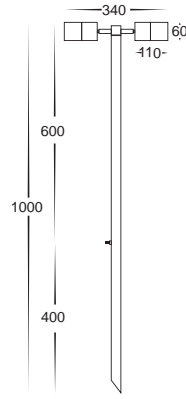

Stainless Steel Garden Spike Lights

HV1405C 12v LED 10W HV1405W

Double adjustable spike spotlight
 Stainless steel 316 marine grade
 Internal cable 1000mm spike length
 2m reinforced cable 12v MR16 2x 20w max
 Cool white, 6000k, 2x 300lm (HV1405C)
 Warm white, 3000k, 2x 250lm (HV1405W)
 IP rating: IP65
 Can be used with halogen globes
 Must be used with a suitable LED driver (Refer to Pages 153-158)

Supplied with replaceable
 2x 5w LED globes

HV1407C 12v LED 5w HV1407W

Single adjustable spike spotlight
 Stainless steel 316 marine grade
 Internal cable 405mm spike length
 2m reinforced cable 12v MR16 20w max
 Cool white, 6000k, 300lm (HV1407C)
 Warm white, 3000k, 250lm (HV1407W)
 IP rating: IP65
 Can be used with a halogen globe
 Must be used with a suitable LED driver (Refer to Pages 153-158)

Supplied with a replaceable
 5w LED globe

HV1409C 12v LED 5w HV1409W

Single Adjustable Spike Light
 Stainless Steel
 285mm spike length 12v MR16 20w max
 Cool White, 6000k, 300lm (HV1409C)
 Warm White, 3000k, 250lm (HV1409W)
 IP Rating: IP54
 Can be used with a halogen globe
 Must be used with a suitable LED driver (Refer to Pages 153-158)

Supplied with a replaceable
 5w LED globe