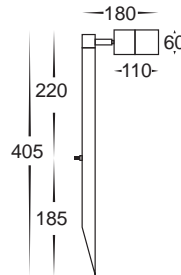

Stainless Steel Garden Spike Lights

HV1405C 12v LED 10W HV1405W

Double adjustable spike spotlight
 Stainless steel 316 marine grade
 Internal cable 1000mm spike length
 2m reinforced cable 12v MR16 2x 20w max
 Cool white, 6000k, 2x 300lm (HV1405C)
 Warm white, 3000k, 2x 250lm (HV1405W)
 IP rating: IP65
 Can be used with halogen globes
 Must be used with a suitable LED driver (Refer to Pages 153-158)

Supplied with replaceable
 2x 5w LED globes

HV1407C 12v LED 5w HV1407W

Single adjustable spike spotlight
 Stainless steel 316 marine grade
 Internal cable 405mm spike length
 2m reinforced cable 12v MR16 20w max
 Cool white, 6000k, 300lm (HV1407C)
 Warm white, 3000k, 250lm (HV1407W)
 IP rating: IP65
 Can be used with a halogen globe
 Must be used with a suitable LED driver (Refer to Pages 153-158)

Supplied with a replaceable
 5w LED globe

HV1409C 12v LED 5w HV1409W

Single Adjustable Spike Light
 Stainless Steel
 285mm spike length 12v MR16 20w max
 Cool White, 6000k, 300lm (HV1409C)
 Warm White, 3000k, 250lm (HV1409W)
 IP Rating: IP54
 Can be used with a halogen globe
 Must be used with a suitable LED driver (Refer to Pages 153-158)