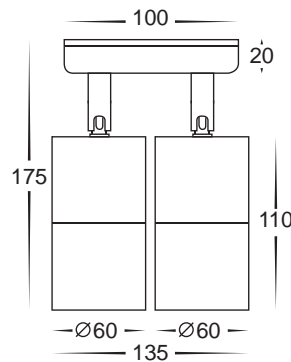

Bronze Double Adjustable Spot Lights

- Double adjustable wall pillar light
- Bronze coloured aluminium
- Includes a matching aluminium backing plate
- High output reflector to maximise light
- 240v GU10 2x35w max/12v MR16 2x20w max
- IP rating: IP65

Bronze Double Adjustable Spot Lights

IMAGE	PART NUMBER	COLOUR TEMP	OUTPUT	POWER	INCLUDED GLOBES
	HV1395C	Cool white, 6000k	2x 580lm	240v LED 20w	2x 10w COB LED globes
	HV1395W	Warm white, 3000k	2x 550lm	240v LED 20w	2x 10w COB LED globes
	HV1396	NA	NA	240v GU10 2x35w max	NA
	HV1397GU10C	Cool white, 6000k	2x 300lm	240v LED 10w	2x 5w LED globes
	HV1397GU10W	Warm white, 3000k	2x 250lm	240v LED 10w	2x 5w LED globes
	HV1397MR16C	Cool white, 6000k	2x 300lm	12v LED 10w	2x 5w LED globes
	HV1397MR16W	Warm white, 3000k	2x 250lm	12v LED 10w	2x 5w LED globes