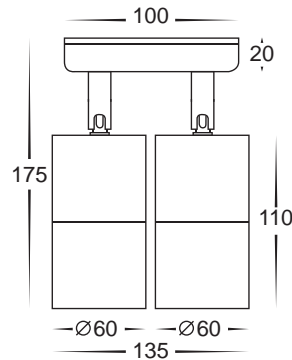

Gloss Black Double Adjustable Spot Lights

- Double adjustable wall pillar light
- Gloss black coloured aluminium
- Includes a matching aluminium backing plate
- High output reflector to maximise light
- 240v GU10 2x35w max/12v MR16 2x20w max
- IP rating: IP65

Gloss Black Double Adjustable Spot Lights

IMAGE	PART NUMBER	COLOUR TEMP	OUTPUT	POWER	INCLUDED GLOBES
	HV1375C	Cool white, 6000k	2x 580lm	240v LED 20w	2x 10w COB LED globes
	HV1375W	Warm white, 3000k	2x 550lm	240v LED 20w	2x 10w COB LED globes
	HV1376	NA	NA	240v GU10 2x35w max	NA
	HV1377GU10C	Cool white, 6000k	2x 300lm	240v LED 10w	2x 5w LED globes
	HV1377GU10W	Warm white, 3000k	2x 250lm	240v LED 10w	2x 5w LED globes
	HV1377MR16C	Cool white, 6000k	2x 300lm	12v LED 10w	2x 5w LED globes
	HV1377MR16W	Warm white, 3000k	2x 250lm	12v LED 10w	2x 5w LED globes