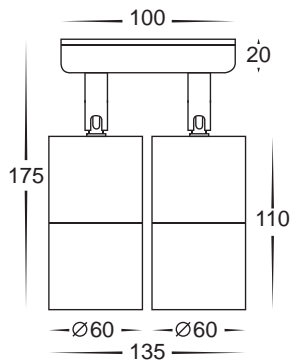

# Silver Double Adjustable Spot Lights

- Double adjustable wall pillar light
- Silver coloured aluminium
- Includes a matching aluminium backing plate
- High output reflector to maximise light
- 240v GU10 2x35w max/12v MR16 2x20w max
- IP rating: IP65

## Silver Double Adjustable Spot Lights

IMAGE	PART NUMBER	COLOUR TEMP	OUTPUT	POWER	INCLUDED GLOBES
	HV1365C	Cool white, 6000k	2x 580lm	240v LED 20w	2x 10w COB LED globes
	HV1365W	Warm white, 3000k	2x 550lm	240v LED 20w	2x 10w COB LED globes
	HV1366	NA	NA	240v GU10 2x35w max	NA
	HV1367GU10C	Cool white, 6000k	2x 300lm	240v LED 10w	2x 5w LED globes
	HV1367GU10W	Warm white, 3000k	2x 250lm	240v LED 10w	2x 5w LED globes
	HV1367MR16C	Cool white, 6000k	2x 300lm	12v LED 10w	2x 5w LED globes
	HV1367MR16W	Warm white, 3000k	2x 250lm	12v LED 10w	2x 5w LED globes