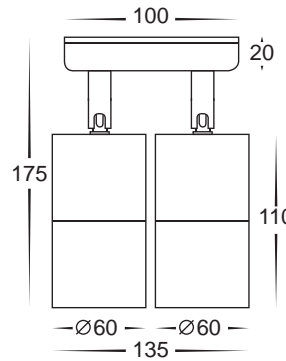

Gold Double Adjustable Spot Lights

- Double adjustable wall pillar light
- Gold coloured aluminium
- Includes a matching backing plate
- High output reflector to maximise light
- 240v GU10 2x35w max/12v MR16 2x20w max
- IP rating: IP65

Gold Double Adjustable Spot Lights

IMAGE	PART NUMBER	COLOUR TEMP	OUTPUT	POWER	INCLUDED GLOBES
	HV1355C	Cool white, 6000k	2x 580lm	240v LED 20w	2x 10w COB LED globes
	HV1355W	Warm white, 3000k	2x 550lm	240v LED 20w	2x 10w COB LED globes
	HV1356	NA	NA	240v GU10 2x35w max	NA
	HV1357GU10C	Cool white, 6000k	2x 300lm	240v LED 10w	2x 5w LED globes
	HV1357GU10W	Warm white, 3000k	2x 250lm	240v LED 10w	2x 5w LED globes
	HV1357MR16C	Cool white, 6000k	2x 300lm	12v LED 10w	2x 5w LED globes
	HV1357MR16W	Warm white, 3000k	2x 250lm	12v LED 10w	2x 5w LED globes