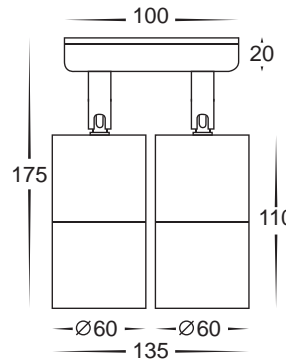

White Double Adjustable Spot Lights

- Double adjustable wall pillar light
- Aluminium poly powder coated white
- Includes a matching backing plate
- High output reflector to maximise light
- 240v GU10 2x35w max/12v MR16 2x20w max
- IP rating: IP65

White Double Adjustable Spot Lights

IMAGE	PART NUMBER	COLOUR TEMP	OUTPUT	POWER	INCLUDED GLOBES
	HV1335C	Cool white, 6000k	2x 580lm	240v LED 20w	2x 10w COB LED globes
	HV1335W	Warm white, 3000k	2x 550lm	240v LED 20w	2x 10w COB LED globes
	HV1336	NA	NA	240v GU10 2x35w max	NA
	HV1337GU10C	Cool white, 6000k	2x 300lm	240v LED 10w	2x 5w LED globes
	HV1337GU10W	Warm white, 3000k	2x 250lm	240v LED 10w	2x 5w LED globes
	HV1337MR16C	Cool white, 6000k	2x 300lm	12v LED 10w	2x 5w LED globes
	HV1337MR16W	Warm white, 3000k	2x 250lm	12v LED 10w	2x 5w LED globes