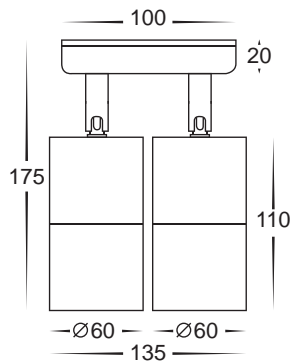

# Matt Black Double Adjustable Spot Lights

- Double adjustable wall pillar light
- Aluminium poly powder coated black
- Includes a matching backing plate
- High output reflector to maximise light
- 240v GU10 2x35w max/12v MR16 2x20w max
- IP rating: IP65

## Matt Black Double Adjustable Spot Lights

IMAGE	PART NUMBER	COLOUR TEMP	OUTPUT	POWER	INCLUDED GLOBES
	HV1325C	Cool white, 6000k	2x 580lm	240v LED 20w	2x 10w COB LED globes
	HV1325W	Warm white, 3000k	2x 550lm	240v LED 20w	2x 10w COB LED globes
	HV1326	NA	NA	240v GU10 2x35w max	NA
	HV1327GU10C	Cool white, 6000k	2x 300lm	240v LED 10w	2x 5w LED globes
	HV1327GU10W	Warm white, 3000k	2x 250lm	240v LED 10w	2x 5w LED globes
	HV1327MR16C	Cool white, 6000k	2x 300lm	12v LED 10w	2x 5w LED globes
	HV1327MR16W	Warm white, 3000k	2x 250lm	12v LED 10w	2x 5w LED globes