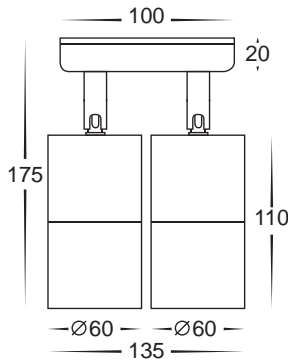

316 Stainless Steel Double Adjustable Spot Lights

- Double adjustable wall pillar light
- Stainless steel 316 marine grade
- Includes a stainless steel backing plate
- High output reflector to maximise light
- 240v GU10 2x35w max/12v MR16 2x20w max
- IP rating: IP65

316 Stainless Steel Double Adjustable Spot Lights

IMAGE	PART NUMBER	COLOUR TEMP	OUTPUT	POWER	INCLUDED GLOBES
	HV1305C	Cool white, 6000k	2x 580lm	240v LED 20w	2x 10w COB LED globes
	HV1305W	Warm white, 3000k	2x 550lm	240v LED 20w	2x 10w COB LED globes
	HV1306	NA	NA	240v GU10 2x35w max	NA
	HV1307GU10C	Cool white, 6000k	2x 300lm	240v LED 10w	2x 5w LED globes
	HV1307GU10W	Warm white, 3000k	2x 250lm	240v LED 10w	2x 5w LED globes
	HV1307MR16C	Cool white, 6000k	2x 300lm	12v LED 10w	2x 5w LED globes
	HV1307MR16W	Warm white, 3000k	2x 250lm	12v LED 10w	2x 5w LED globes