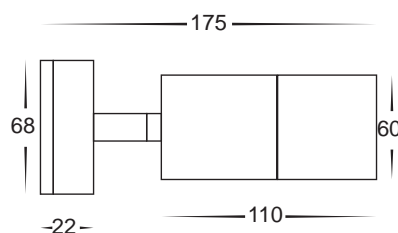

Bronze Single Adjustable Spot Lights

- Single adjustable wall pillar light
- Bronze coloured aluminium
- Includes a matching aluminium backing plate
- High output reflector to maximise light
- 240v GU10 35w max/12v MR16 20w max
- IP rating: IP65

Bronze Single Adjustable Spot Lights

IMAGE	PART NUMBER	COLOUR TEMP	OUTPUT	POWER	INCLUDED GLOBES
	HV1295C	Cool white, 6000k	580lm	240v LED 10w	10w COB LED globe
	HV1295W	Warm white, 3000k	550lm	240v LED 10w	10w COB LED globe
	HV1296	NA	NA	240v GU10 35w max	NA
	HV1297GU10C	Cool white, 6000k	300lm	240v LED 5w	5w LED globe
	HV1297GU10W	Warm white, 3000k	250lm	240v LED 5w	5w LED globe
	HV1297MR16C	Cool white, 6000k	300lm	12v LED 5w	5w LED globe
	HV1297MR16W	Warm white, 3000k	250lm	12v LED 5w	5w LED globe