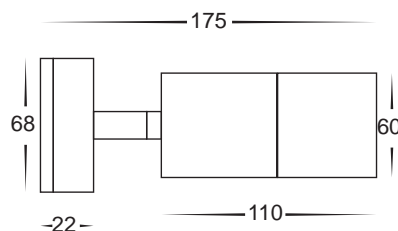

Gloss Black Single Adjustable Spot Lights

- Single adjustable wall pillar light
- Gloss black coloured aluminium
- Includes a matching aluminium backing plate
- High output reflector to maximise light
- 240v GU10 35w max/12v MR16 20w max
- IP rating: IP65

Gloss Black Single Adjustable Spot Lights

IMAGE	PART NUMBER	COLOUR TEMP	OUTPUT	POWER	INCLUDED GLOBES
	HV1275C	Cool white, 6000k	580lm	240v LED 10w	10w COB LED globe
	HV1275W	Warm white, 3000k	550lm	240v LED 10w	10w COB LED globe
	HV1276	NA	NA	240v GU10 35w max	NA
	HV1277GU10C	Cool white, 6000k	300lm	240v LED 5w	5w LED globe
	HV1277GU10W	Warm white, 3000k	250lm	240v LED 5w	5w LED globe
	HV1277MR16C	Cool white, 6000k	300lm	12v LED 5w	5w LED globe
	HV1277MR16W	Warm white, 3000k	250lm	12v LED 5w	5w LED globe