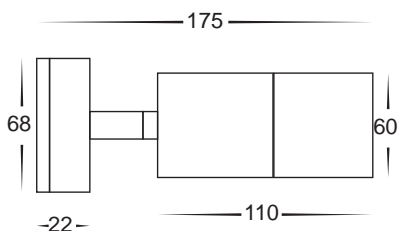

Silver Single Adjustable Spot Lights

- Single adjustable wall pillar light
- Silver coloured aluminium
- Includes a matching aluminium backing plate
- High output reflector to maximise light
- 240v GU10 35w max/12v MR16 20w max
- IP rating: IP65

Silver Single Adjustable Spot Lights

IMAGE	PART NUMBER	COLOUR TEMP	OUTPUT	POWER	INCLUDED GLOBES
	HV1265C	Cool white, 6000k	580lm	240v LED 10w	10w COB LED globe
	HV1265W	Warm white, 3000k	550lm	240v LED 10w	10w COB LED globe
	HV1266	NA	NA	240v GU10 35w max	NA
	HV1267GU10C	Cool white, 6000k	300lm	240v LED 5w	5w LED globe
	HV1267GU10W	Warm white, 3000k	250lm	240v LED 5w	5w LED globe
	HV1267MR16C	Cool white, 6000k	300lm	12v LED 5w	5w LED globe
	HV1267MR16W	Warm white, 3000k	250lm	12v LED 5w	5w LED globe