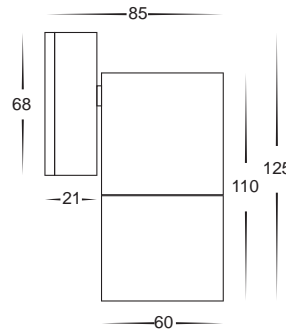

Bronze Wall Pillar Fixed Spot Lights

- Fixed wall pillar light
- Bronze coloured aluminium
- Includes a matching aluminium backing plate
- High output reflector to maximise light
- 240v GU10 35w max/12v MR16 20w max
- IP rating: IP65

Bronze Wall Pillar Fixed Spot Lights

IMAGE	PART NUMBER	COLOUR TEMP	OUTPUT	POWER	INCLUDED GLOBES
	HV1195C	Cool white, 6000k	580lm	240v LED 10w	10w COB LED globe
	HV1195W	Warm white, 3000k	550lm	240v LED 10w	10w COB LED globe
	HV1196	NA	NA	240v GU10 35w max	NA
	HV1197GU10C	Cool white, 6000k	300lm	240v LED 5w	5w LED globe
	HV1197GU10W	Warm white, 3000k	250lm	240v LED 5w	5w LED globe
	HV1197MR16C	Cool white, 6000k	300lm	12v LED 5w	5w LED globe
	HV1197MR16W	Warm white, 3000k	250lm	12v LED 5w	5w LED globe