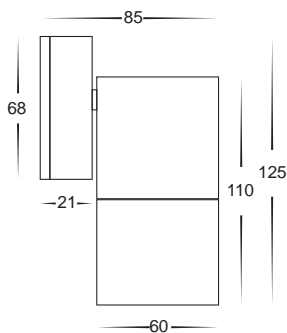

# Titanium Wall Pillar Fixed Spot Lights

- Fixed wall pillar light
- Titanium coloured aluminium
- Includes a matching aluminium backing plate
- High output reflector to maximise light
- 240v GU10 35w max/12v MR16 20w max
- IP rating: IP65

## Titanium Wall Pillar Fixed Spot Lights

IMAGE	PART NUMBER	COLOUR TEMP	OUTPUT	POWER	INCLUDED GLOBES
	HV1185C	Cool white, 6000k	580lm	240v LED 10w	10w COB LED globe
	HV1185W	Warm white, 3000k	550lm	240v LED 10w	10w COB LED globe
	HV1186	NA	NA	240v GU10 35w max	NA
	HV1187GU10C	Cool white, 6000k	300lm	240v LED 5w	5w LED globe
	HV1187GU10W	Warm white, 3000k	250lm	240v LED 5w	5w LED globe
	HV1187MR16C	Cool white, 6000k	300lm	12v LED 5w	5w LED globe
	HV1187MR16W	Warm white, 3000k	250lm	12v LED 5w	5w LED globe