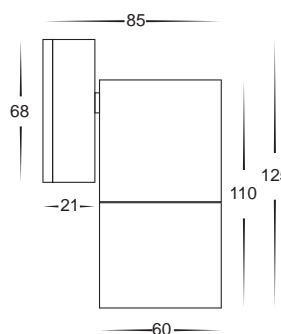

# Gloss Black Wall Pillar Fixed Spot Lights

- Fixed wall pillar light
- Gloss black coloured aluminium
- Includes a matching aluminium backing plate
- High output reflector to maximise light
- 240v GU10 35w max/12v MR16 20w max
- IP rating: IP65

## Gloss Black Wall Pillar Fixed Spot Lights

IMAGE	PART NUMBER	COLOUR TEMP	OUTPUT	POWER	INCLUDED GLOBES
	HV1175C	Cool white, 6000k	580lm	240v LED 10w	10w COB LED globe
	HV1175W	Warm white, 3000k	550lm	240v LED 10w	10w COB LED globe
	HV1176	NA	NA	240v GU10 35w max	NA
	HV1177GU10C	Cool white, 6000k	300lm	240v LED 5w	5w LED globe
	HV1177GU10W	Warm white, 3000k	250lm	240v LED 5w	5w LED globe
	HV1177MR16C	Cool white, 6000k	300lm	12v LED 5w	5w LED globe
	HV1177MR16W	Warm white, 3000k	250lm	12v LED 5w	5w LED globe