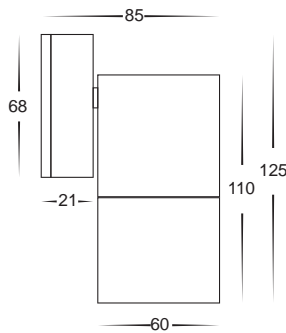

Silver Wall Pillar Fixed Spot Lights

- Fixed wall pillar light
- Silver coloured aluminium
- Includes a matching aluminium backing plate
- High output reflector to maximise light
- 240v GU10 35w max/12v MR16 20w max
- IP rating: IP65

Silver Wall Pillar Fixed Spot Lights

| IMAGE | PART NUMBER | COLOUR TEMP | OUTPUT | POWER | INCLUDED GLOBES |
|-------|-------------|-------------------|--------|----------------------|-------------------|
| | HV1165C | Cool white, 6000k | 580lm | 240v LED 10w | 10w COB LED globe |
| | HV1165W | Warm white, 3000k | 550lm | 240v LED 10w | 10w COB LED globe |
| | HV1166 | NA | NA | 240v GU10 35w max | NA |
| | HV1167GU10C | Cool white, 6000k | 300lm | 240v LED 5w | 5w LED globe |
| | HV1167GU10W | Warm white, 3000k | 250lm | 240v LED 5w | 5w LED globe |
| | HV1167MR16C | Cool white, 6000k | 300lm | 12v LED 5w | 5w LED globe |
| | HV1167MR16W | Warm white, 3000k | 250lm | 12v LED 5w | 5w LED globe |