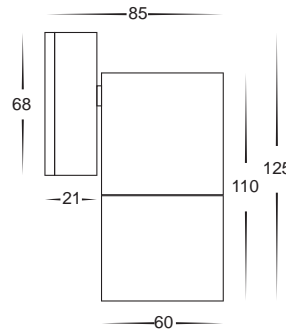

Gold Wall Pillar Fixed Spot Lights

- Fixed wall pillar light
- Gold coloured aluminium
- Includes a matching aluminium backing plate
- High output reflector to maximise light
- 240v GU10 35w max/12v MR16 20w max
- IP rating: IP65

Gold Wall Pillar Fixed Spot Lights

IMAGE	PART NUMBER	COLOUR TEMP	OUTPUT	POWER	INCLUDED GLOBES
	HV1155C	Cool white, 6000k	580lm	240v LED 10w	10w COB LED globe
	HV1155W	Warm white, 3000k	550lm	240v LED 10w	10w COB LED globe
	HV1156	NA	NA	240v GU10 35w max	NA
	HV1157GU10C	Cool white, 6000k	300lm	240v LED 5w	5w LED globe
	HV1157GU10W	Warm white, 3000k	250lm	240v LED 5w	5w LED globe
	HV1157MR16C	Cool white, 6000k	300lm	12v LED 5w	5w LED globe
	HV1157MR16W	Warm white, 3000k	250lm	12v LED 5w	5w LED globe