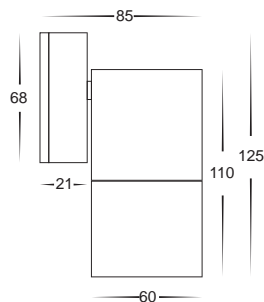

Matt Silver Wall Pillar Fixed Spot Lights

- Fixed wall pillar light
- Aluminium poly powder coated silver
- Includes a matching backing plate
- High output reflector to maximise light
- 240v GU10 35w max/12v MR16 20w max
- IP rating: IP65

Matt Silver Wall Pillar Fixed Spot Lights

IMAGE	PART NUMBER	COLOUR TEMP	OUTPUT	POWER	INCLUDED GLOBES
	HV1145C	Cool white, 6000k	580lm	240v LED 10w	10w COB LED globe
	HV1145W	Warm white, 3000k	550lm	240v LED 10w	10w COB LED globe
	HV1146	NA	NA	240v GU10 35w max	NA
	HV1147GU10C	Cool white, 6000k	300lm	240v LED 5w	5w LED globe
	HV1147GU10W	Warm white, 3000k	250lm	240v LED 5w	5w LED globe
	HV1147MR16C	Cool white, 6000k	300lm	12v LED 5w	5w LED globe
	HV1147MR16W	Warm white, 3000k	250lm	12v LED 5w	5w LED globe