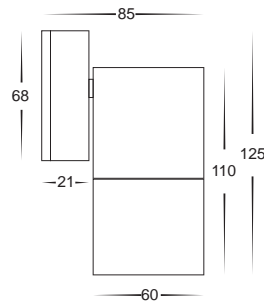

White Wall Pillar Fixed Spot Lights

- Fixed wall pillar light
- Aluminium poly powder coated white
- Includes a matching backing plate
- High output reflector to maximise light
- 240v GU10 35w max/12v MR16 20w max
- IP rating: IP65

White Wall Pillar Fixed Spot Lights

IMAGE	PART NUMBER	COLOUR TEMP	OUTPUT	POWER	INCLUDED GLOBES
	HV1135C	Cool white, 6000k	580lm	240v LED 10w	10w COB LED globe
	HV1135W	Warm white, 3000k	550lm	240v LED 10w	10w COB LED globe
	HV1136	NA	NA	240v GU10 35w max	NA
	HV1137GU10C	Cool white, 6000k	300lm	240v LED 5w	5w LED globe
	HV1137GU10W	Warm white, 3000k	250lm	240v LED 5w	5w LED globe
	HV1137MR16C	Cool white, 6000k	300lm	12v LED 5w	5w LED globe
	HV1137MR16W	Warm white, 3000k	250lm	12v LED 5w	5w LED globe