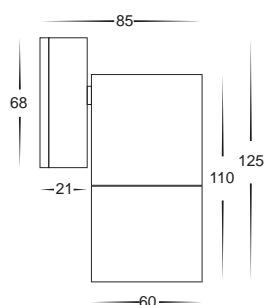

Matt Black Wall Pillar Fixed Spot Lights

- Fixed wall pillar light
- Aluminium poly powder coated black
- Includes a matching backing plate
- High output reflector to maximise light
- 240v GU10 35w max/12v MR16 20w max
- IP rating: IP65

Matt Black Wall Pillar Fixed Spot Lights

IMAGE	PART NUMBER	COLOUR TEMP	OUTPUT	POWER	INCLUDED GLOBES
	HV1125C	Cool white, 6000k	580lm	240v LED 10w	10w COB LED globe
	HV1125W	Warm white, 3000k	550lm	240v LED 10w	10w COB LED globe
	HV1126	NA	NA	240v GU10 35w max	NA
	HV1127GU10C	Cool white, 6000k	300lm	240v LED 5w	5w LED globe
	HV1127GU10W	Warm white, 3000k	250lm	240v LED 5w	5w LED globe
	HV1127MR16C	Cool white, 6000k	300lm	12v LED 5w	5w LED globe
	HV1127MR16W	Warm white, 3000k	250lm	12v LED 5w	5w LED globe