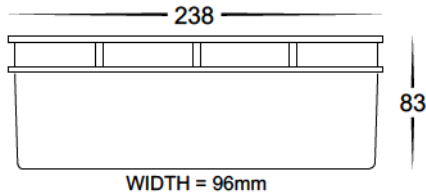

## HV 9977

Installation box for brick light

Suits any brick light including

HV3001, HV3002, HV3003 and HV3004

HV9977  
HV9978  
HV9979  
Stainless Steel  
Maintenance Kit