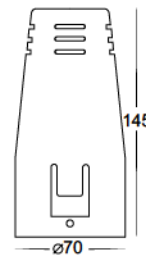

HV 9978

70mm heat hood

Clip on for easy installation

Suits fixed downlight models