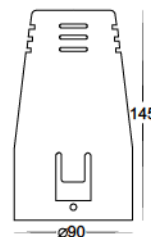

## HV 9979

92mm heat hood

Clip on for easy installation

Suits gimbal downlight models