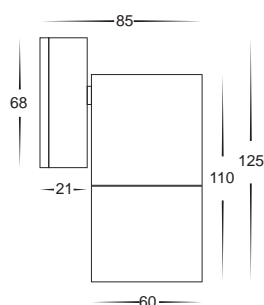

316 Stainless Steel Wall Pillar Fixed Spot Lights

- Fixed wall pillar light
- Stainless steel 316 marine grade
- Includes a stainless steel backing plate
- High output reflector to maximise light
- 240v GU10 35w max/12v MR16 20w max
- IP rating: IP65

316 Stainless Steel Wall Pillar Fixed Spot Lights

IMAGE	PART NUMBER	COLOUR TEMP	OUTPUT	POWER	INCLUDED GLOBES
	HV1105C	Cool white, 6000k	580lm	240v LED 10w	10w COB LED globe
	HV1105W	Warm white, 3000k	550lm	240v LED 10w	10w COB LED globe
	HV1106	NA	NA	240v GU10 35w max	NA
	HV1107GU10C	Cool white, 6000k	300lm	240v LED 5w	5w LED globe
	HV1107GU10W	Warm white, 3000k	250lm	240v LED 5w	5w LED globe
	HV1107MR16C	Cool white, 6000k	300lm	12v LED 5w	5w LED globe
	HV1107MR16W	Warm white, 3000k	250lm	12v LED 5w	5w LED globe