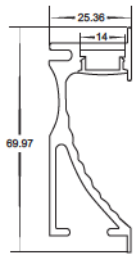

## HV96945

Aluminium recessed profile for LED strip

Large square profile

Opal pc diffuser

Maximum length 3m

IP rating: IP20

Supplied with 2 x end caps per metre

- This LED profile is wall mounted and is used to throw light on the floor to highlight a path.