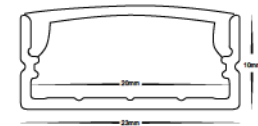

HV9696

Aluminium profile for LED strip

Shallow double square profile

Opal pc diffuser

Maximum length 3m

IP rating: IP20

Supplied with 2 x end caps & 2 x mounting clips per metre

This LED profile can be used for many applications including

- Wall mount
- Ceiling mount
- Under cupboards.