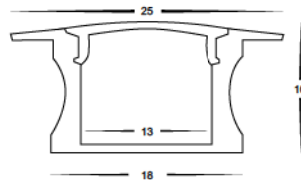

HV9695

Aluminium profile for LED strip

Deep winged square profile

Opal pc diffuser

Maximum length 3m

IP rating: IP20

Supplied with 2 x end caps & 2 x mounting clips per metre

This LED profile can be used for many applications including

- Wall mount
- Ceiling mount
- Under cupboards
- Recessed