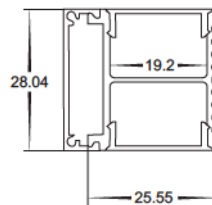

Aluminium Channel

HV96942

- Aluminium profile for LED strip
- Side mounted square profile
- Opal pc diffuser
- Maximum length 3m
- IP rating: IP20
- Supplied with 2 x end caps per metre

This LED profile is similar to HV96943 and can be used for many applications including

- Wall mount
- Ceiling mount
- Under cupboards
- Wall washer

HV96943

- Aluminium profile for LED strip
- Side mounted square profile
- Opal pc diffuser
- Maximum length 3m
- IP rating: IP20
- Supplied with 2 x end caps per metre

This led profile is similar to HV96942 and can be used for many applications including

- Wall mount
- Ceiling mount
- Up 7 Down Wall washer

HV96944

- Aluminium profile for LED strip
- Profile for suspended ceilings
- Opal pc diffuser
- Maximum length 3m
- IP rating: IP20
- Supplied with 2 x end caps per metre