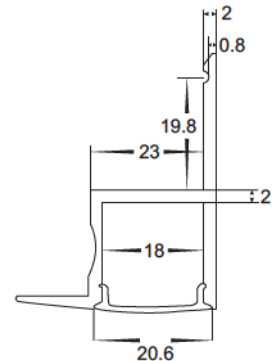

HV96944

- Aluminium profile for LED strip
- Profile for suspended ceilings
- Opal pc diffuser
- Maximum length 3m
- IP rating: IP20
- Supplied with 2 x end caps per metre

This LED profile can be used for the outer row of a suspended grid ceiling which would allow light to be thrown around the perimeter.