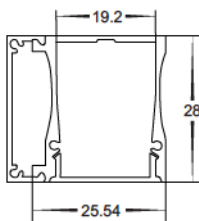

Aluminium Channel

HV96942

- Aluminium profile for LED strip
- Side mounted square profile
- Opal pc diffuser
- Maximum length 3m
- IP rating: IP20
- Supplied with 2 x end caps per metre

This LED profile is similar to HV96943 and can be used for many applications including

- Wall mount
- Ceiling mount
- Under cupboards
- Wall washer

HV96943

- Aluminium profile for LED strip
- Side mounted square profile
- Opal pc diffuser
- Maximum length 3m
- IP rating: IP20
- Supplied with 2 x end caps per metre

This led profile is similar to HV96942 and can be used for many applications including

- Wall mount
- Ceiling mount
- Up 7 Down Wall washer

HV96944

- Aluminium profile for LED strip
- Profile for suspended ceilings
- Opal pc diffuser
- Maximum length 3m
- IP rating: IP20
- Supplied with 2 x end caps per metre