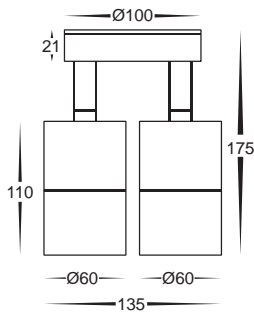

Stainless Steel Spot Lights

HV1272C 240v LED 5w HV1272W

Single adjustable wall pillar light

Stainless steel

240v GU10 35w max

Cool White, 6000k, 300lm (HV1272C)

Warm White, 3000k, 250lm (HV1272W)

IP Rating: IP54

Supplied with a replaceable
5w LED globe

HV1372C 240v LED 10w HV1372W

Double adjustable wall pillar light

Stainless steel

240v GU10 2x 35w max

Cool white, 6000k, 2x 300lm (HV1372C)

Warm white, 3000k, 2x 250lm (HV1372W)

IP Rating: IP54

Supplied with replaceable
2x 5w LED globes