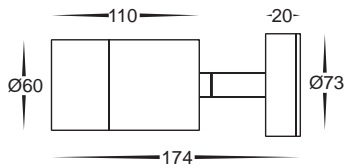

Stainless Steel Spot Lights

HV1272C 240v LED 5w HV1272W

Single adjustable wall pillar light

Stainless steel

240v GU10 35w max

Cool White, 6000k, 300lm (HV1272C)

Warm White, 3000k, 250lm (HV1272W)

IP Rating: IP54

Supplied with a replaceable
5w LED globe

HV1372C 240v LED 10w HV1372W

Double adjustable wall pillar light

Stainless steel

240v GU10 2x 35w max

Cool white, 6000k, 2x 300lm (HV1372C)

Warm white, 3000k, 2x 250lm (HV1372W)

IP Rating: IP54

Supplied with replaceable
2x 5w LED globes