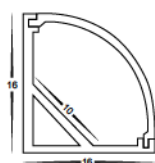

HV9691

Aluminium profile for LED strip

90 degree corner profile

Opal pc diffuser

IP rating: IP20

Maximum length 3m

Supplied with 2 x end caps & 2 x mounting clips per metre

This LED profile is for use for many applications including:

- Under cupboards
- Stairs where the light is mounted on a 45 degree angle to throw the light onto the designated area