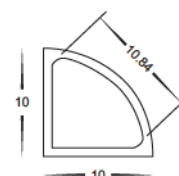

HV9691-OD65

Pc profile for LED strip

90 degree corner profile

Opal pc diffuser

IP rating: IP65

Maximum length 3m

Supplied with 2 x end caps & 2 x mounting clips per metre

This LED profile is for use for many applications including:

- Under cupboards
- Stairs where the light is mounted on a 45 degree angle to throw the light onto the designated area.