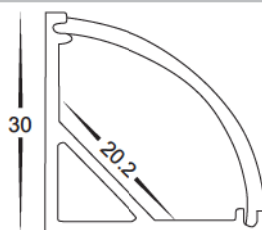

HV96912

Aluminium profile for LED strip

90 degree corner profile

Opal pc diffuser

Maximum length 3m

IP rating: IP20

Supplied with 2 x end caps & 2 x mounting clips per metre

This LED profile is similar to the hv9691 but of a larger size and is for use for many applications including:

- Under cupboards
- Stairs where the light is mounted on a 45 degree angle to throw the light onto the designated area.