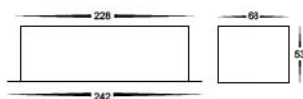

HV9655-24V

LED Driver 150w
IP Rating: IP66
24v DC constant voltage
Flex & plug included
Must be installed using adequate ventilation
Suits all Havit 24V LED products