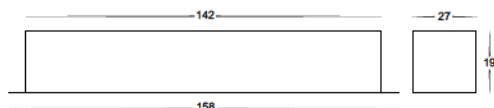

Weather Proof LED Drivers

HV9650
HV9651
HV9652
HV9653

HV9650

LED Driver 15w
IP rating: IP66
12v DC constant voltage
Flex and plug included
Suitable for domestic use only
Must be installed with adequate ventilation
Suits Havit 12v LED products