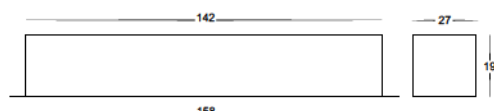

Weather Proof LED Drivers

HV9650
HV9651
HV9652
HV9653

HV9650

LED Driver 15w
IP rating: IP66
12v DC constant voltage
Flex and plug included
Suitable for domestic use only
Must be installed with adequate ventilation
Suits Havit 12v LED products