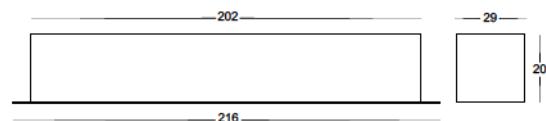

Weather Proof LED Drivers

HV9650
HV9651
HV9652
HV9653

HV9650

LED Driver 15w
IP rating: IP66
12v DC constant voltage
Flex and plug included
Suitable for domestic use only
Must be installed with adequate ventilation
Suits Havit 12v LED products