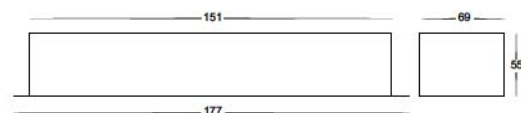

Weather Proof LED Drivers

HV9650
HV9651
HV9652
HV9653

HV9650

LED Driver 15w
IP rating: IP66
12v DC constant voltage
Flex and plug included
Suitable for domestic use only
Must be installed with adequate ventilation
Suits Havit 12v LED products