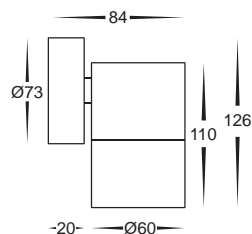

Stainless Steel Spot Lights

HV1072C 240v LED 10w HV1072W

Up/Down wall pillar light

Stainless steel

240v GU10 2 x 35w max

Cool white, 6000k, 2x 300lm (HV1072C)

Warm white, 3000k, 2x 250lm (HV1072W)

IP Rating: IP54

Supplied with replaceable
2x 5w LED globes

HV1172C 240v LED 5w HV1172W

Single fixed wall pillar light

Stainless steel

240v GU10 35w max

Cool white, 6000k, 300lm (HV1172C)

Warm white, 3000k, 250lm (HV1172W)

IP Rating: IP54