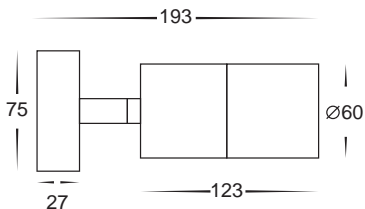

## HV1171C 240v LED 5w HV1171W

Fixed wall pillar light long body  
 High Grade 304 Stainless steel body  
 Includes a matching backing plate  
 240v GU10 35w max  
 Cool white, 6000k, 300lm (HV1171C)  
 Warm white, 3000k, 250lm (HV1171W)  
 IP rating: IP54

\* Base width 46mm

Supplied with a replaceable  
 5w LED globe

## HV1271C 240v LED 5w HV1271W

Single adjustable wall pillar light long body  
 High Grade 304 Stainless steel body  
 Includes a matching backing plate  
 240v GU10 35w max  
 Cool white, 6000k, 300lm (HV1271C)  
 Warm white, 3000k, 250lm (HV1271W)  
 IP rating: IP54