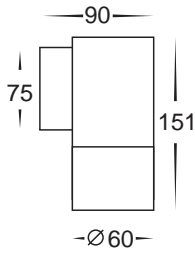

## HV1171C 240v LED 5w HV1171W

Fixed wall pillar light long body  
 High Grade 304 Stainless steel body  
 Includes a matching backing plate  
 240v GU10 35w max  
 Cool white, 6000k, 300lm (HV1171C)  
 Warm white, 3000k, 250lm (HV1171W)  
 IP rating: IP54

\* Base width 46mm

Supplied with a replaceable  
 5w LED globe

## HV1271C 240v LED 5w HV1271W

Single adjustable wall pillar light long body  
 High Grade 304 Stainless steel body  
 Includes a matching backing plate  
 240v GU10 35w max  
 Cool white, 6000k, 300lm (HV1271C)  
 Warm white, 3000k, 250lm (HV1271W)  
 IP rating: IP54