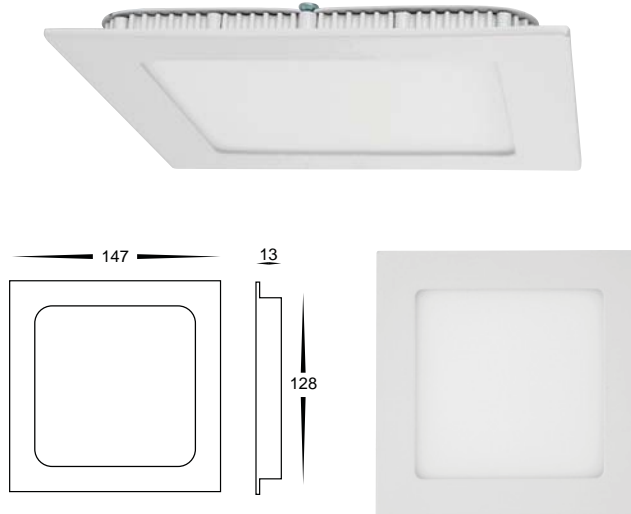

LED Recessed Mounted Panel

HV9820C HV9820W

4w LED square panel
 Aluminium poly powder-coated white
 Supplied with a designated LED Driver
 Cool white, 6000k, 280lm (HV9820C)
 Warm white, 3000k, 250lm (HV9820W)
 Face dimensions: 107mmx107mm
 Cut out: 89mmx89mm
 IP Rating: IP20

HV9821C HV9821W

9w LED square panel
 Aluminium poly powder-coated white
 Supplied with a designated LED Driver
 Cool white, 6000k, 670lm (HV9821C)
 Warm white, 3000k, 620lm (HV9821W)
 Face dimensions: 147mmx147mm
 Cut out: 128mmx128mm
 IP Rating: IP20

HV9822C HV9822W

18w LED square panel
 Aluminium poly powder-coated white
 Supplied with a designated LED Driver
 Cool white, 6000k, 1680lm (HV9822C)
 Warm white, 3000k, 1600lm (HV9822W)
 Face dimensions: 225mmx225mm
 Cut out: 199mmx199mm
 IP Rating: IP20