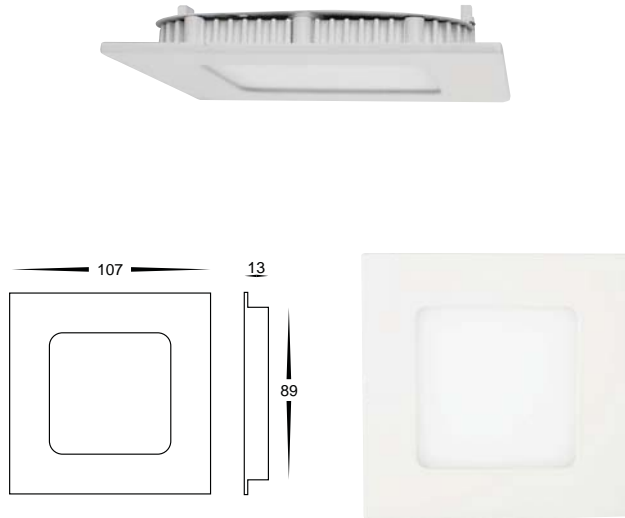

LED Recessed Mounted Panel

HV9820C HV9820W

4w LED square panel
 Aluminium poly powder-coated white
 Supplied with a designated LED Driver
 Cool white, 6000k, 280lm (HV9820C)
 Warm white, 3000k, 250lm (HV9820W)
 Face dimensions: 107mmx107mm
 Cut out: 89mmx89mm
 IP Rating: IP20

HV9821C HV9821W

9w LED square panel
 Aluminium poly powder-coated white
 Supplied with a designated LED Driver
 Cool white, 6000k, 670lm (HV9821C)
 Warm white, 3000k, 620lm (HV9821W)
 Face dimensions: 147mmx147mm
 Cut out: 128mmx128mm
 IP Rating: IP20

HV9822C HV9822W

18w LED square panel
 Aluminium poly powder-coated white
 Supplied with a designated LED Driver
 Cool white, 6000k, 1680lm (HV9822C)
 Warm white, 3000k, 1600lm (HV9822W)
 Face dimensions: 225mmx225mm
 Cut out: 199mmx199mm
 IP Rating: IP20