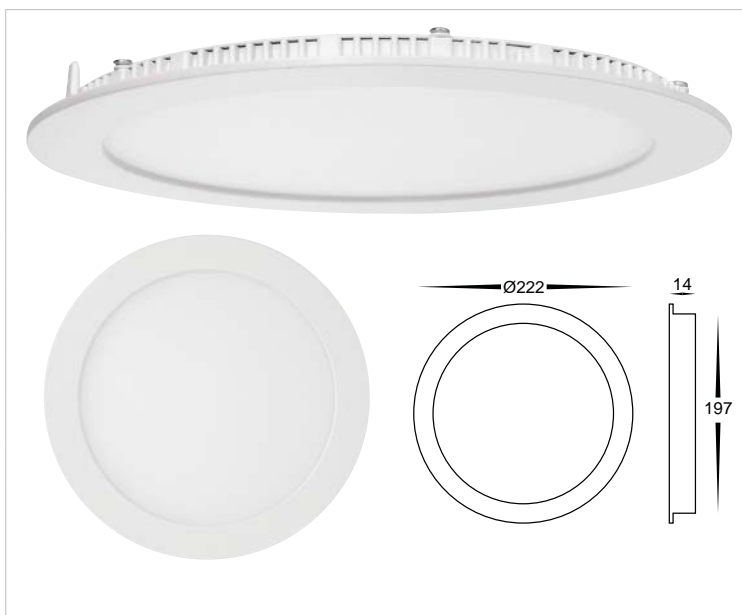

LED Recessed Mounted Panel

HV9810C HV9810W

4w LED round panel
 Aluminium poly powder-coated white
 Supplied with a designated LED Driver
 Cool white, 6000k, 280lm (HV9810C)
 Warm white, 3000k, 250lm (HV9810W)
 Face diameter: 107mm
 Cut out: 91mm
 IP Rating: IP20

HV9811C HV9811W

9w LED round panel
 Aluminium poly powder-coated white
 Supplied with a designated LED Driver
 Cool white, 6000k, 670lm (HV9811C)
 Warm white, 3000k, 620lm (HV9811W)
 Face diameter: 147mm
 Cut out: 128mm
 IP Rating: IP20

HV9812C HV9812W

18w LED round panel
 Aluminium poly powder-coated white
 Supplied with a designated LED Driver
 Cool white, 6000k, 1680lm (HV9812C)
 Warm white, 3000k, 1600lm (HV9812W)
 Face diameter: 222mm
 Cut out: 197mm
 IP Rating: IP20